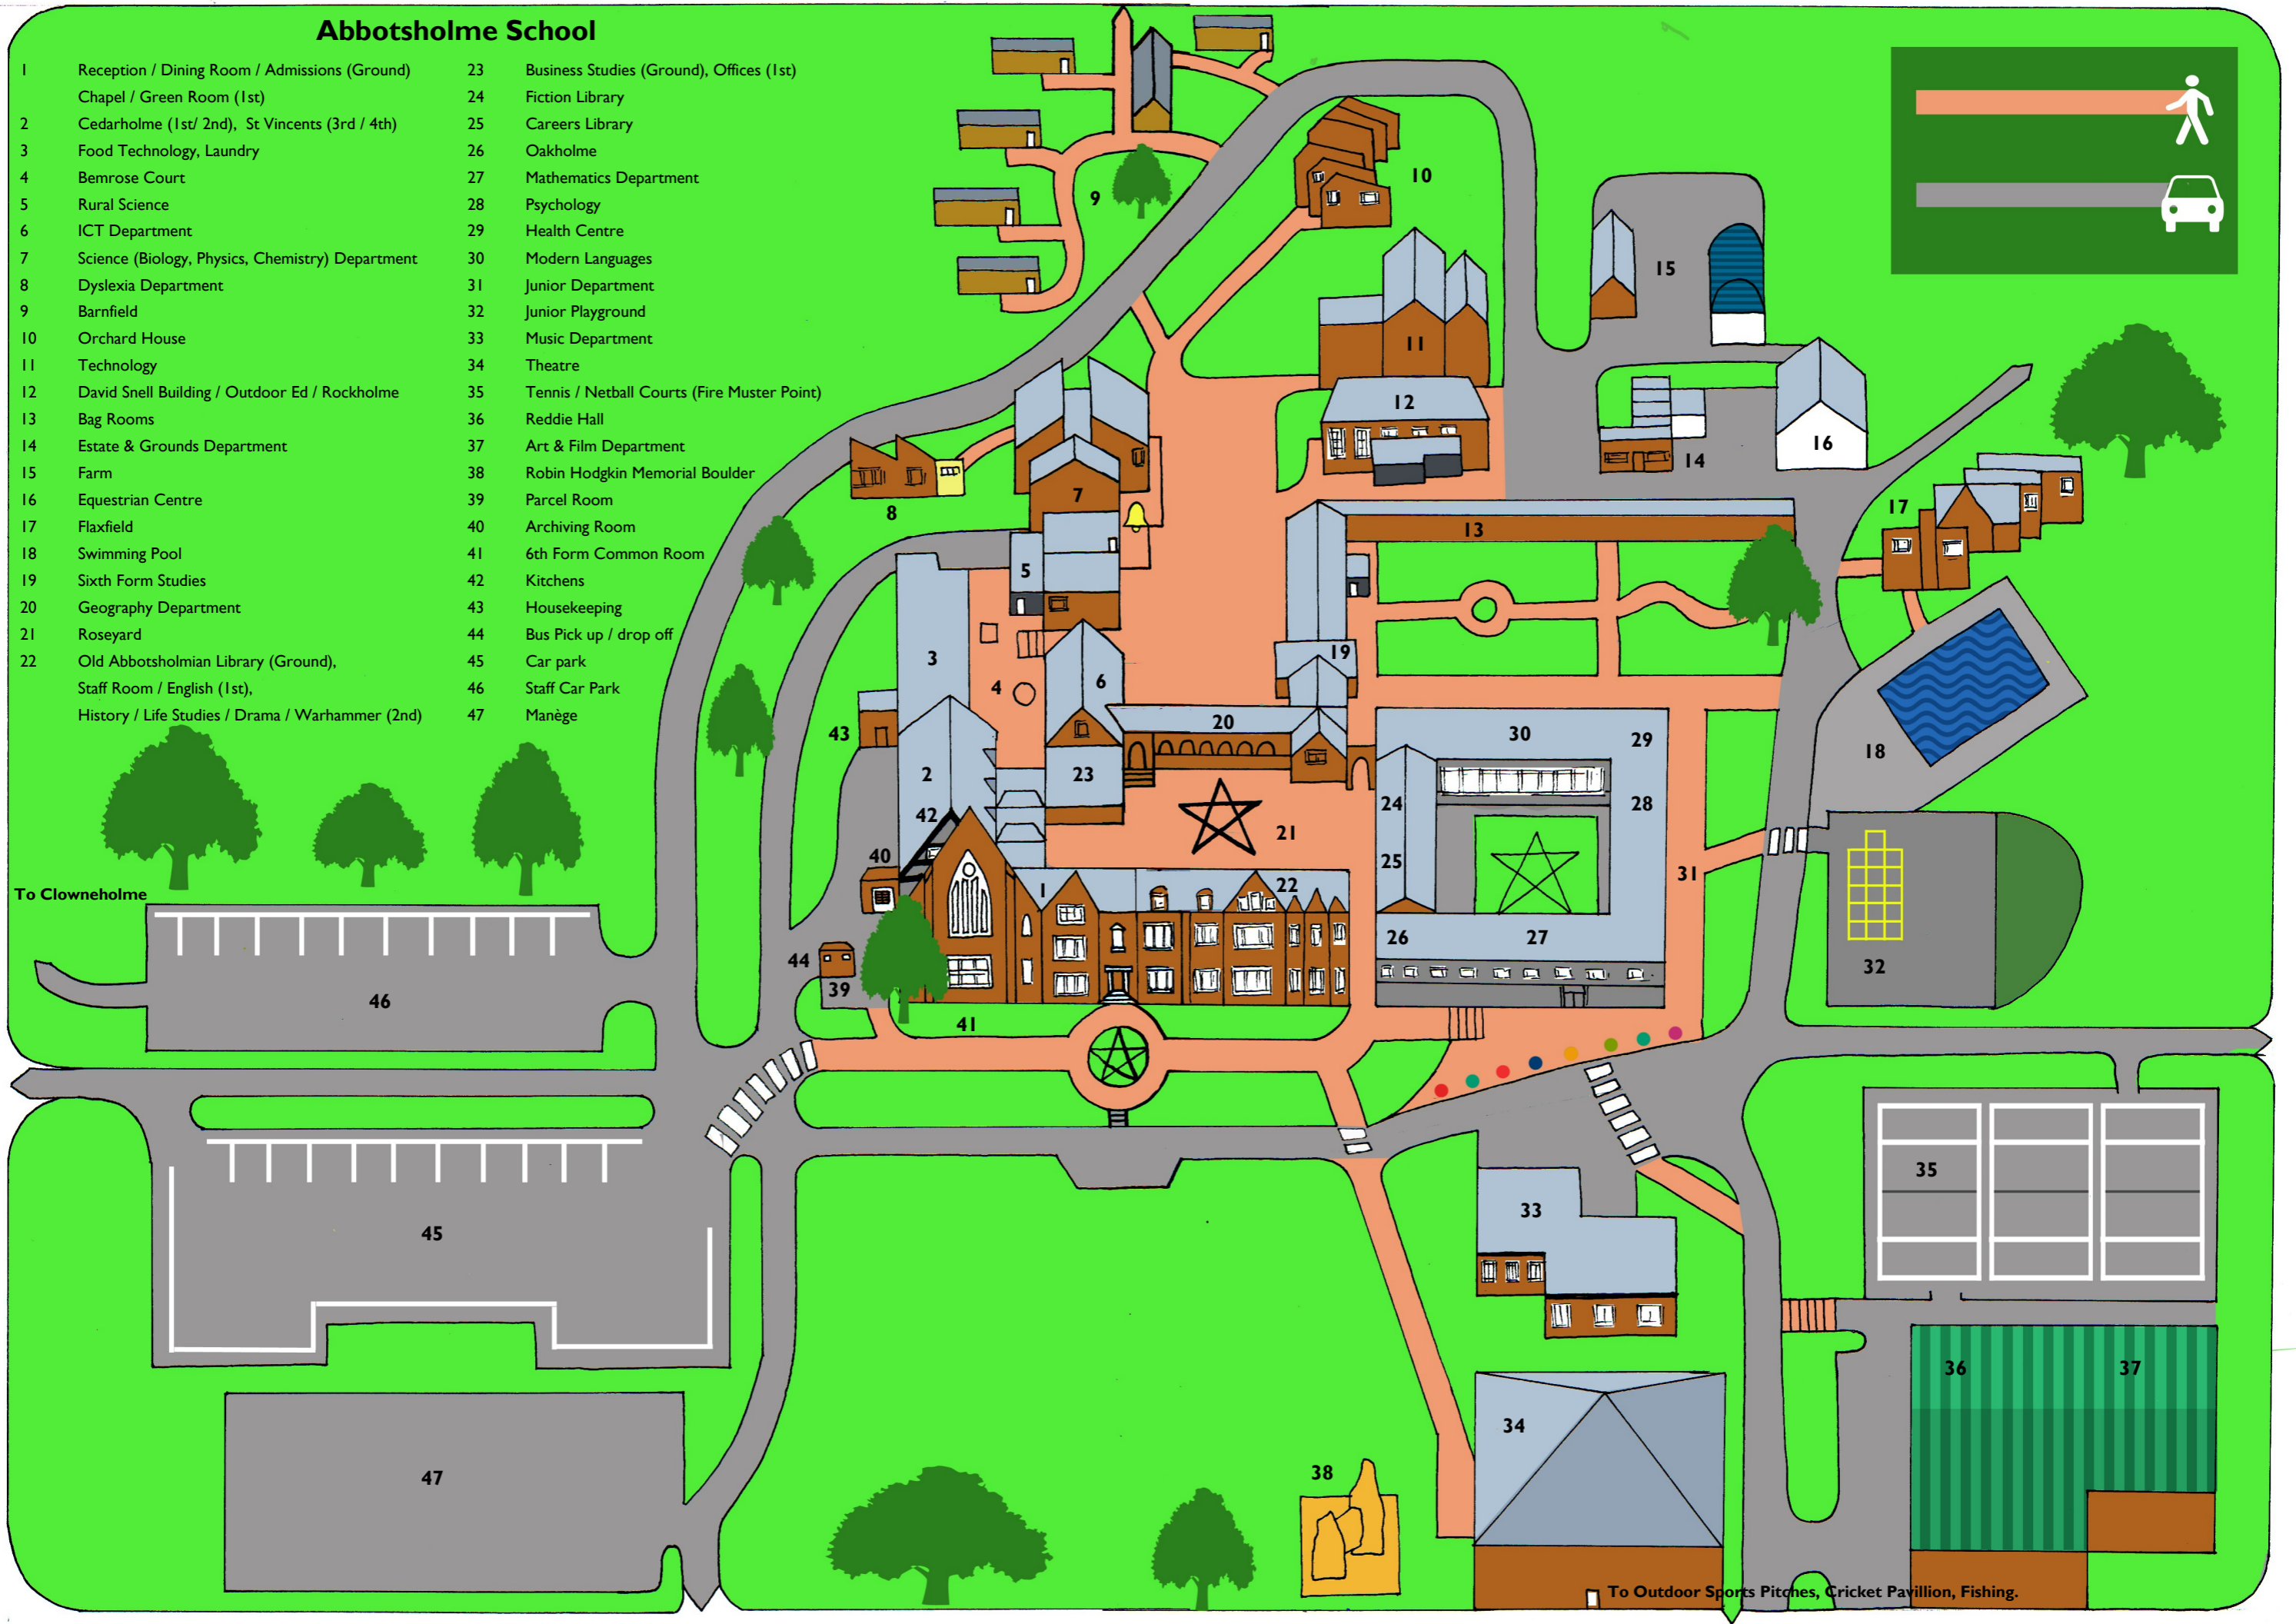

# Abbotsholme School

- 1 Reception / Dining Room / Admissions (Ground)
- 2 Chapel / Green Room (1st)
- 3 Cedarholme (1st/ 2nd), St Vincents (3rd / 4th)
- 4 Food Technology, Laundry
- 5 Bemrose Court
- 6 Rural Science
- 7 ICT Department
- 8 Science (Biology, Physics, Chemistry) Department
- 9 Dyslexia Department
- 10 Barnfield
- 11 Orchard House
- 12 Technology
- 13 David Snell Building / Outdoor Ed / Rockholme
- 14 Bag Rooms
- 15 Estate & Grounds Department
- 16 Farm
- 17 Equestrian Centre
- 18 Flaxfield
- 19 Swimming Pool
- 20 Sixth Form Studies
- 21 Geography Department
- 22 Roseyard
- 23 Old Abbotsholmian Library (Ground), Staff Room / English (1st), History / Life Studies / Drama / Warhammer (2nd)

- 23 Business Studies (Ground), Offices (1st)
- 24 Fiction Library
- 25 Careers Library
- 26 Oakholme
- 27 Mathematics Department
- 28 Psychology
- 29 Health Centre
- 30 Modern Languages
- 31 Junior Department
- 32 Junior Playground
- 33 Music Department
- 34 Theatre
- 35 Tennis / Netball Courts (Fire Muster Point)
- 36 Reddie Hall
- 37 Art & Film Department
- 38 Robin Hodgkin Memorial Boulder
- 39 Parcel Room
- 40 Archiving Room
- 41 6th Form Common Room
- 42 Kitchens
- 43 Housekeeping
- 44 Bus Pick up / drop off
- 45 Car park
- 46 Staff Car Park
- 47 Manège

To Clownholme

To Outdoor Sports Pitches, Cricket Pavilion, Fishing.